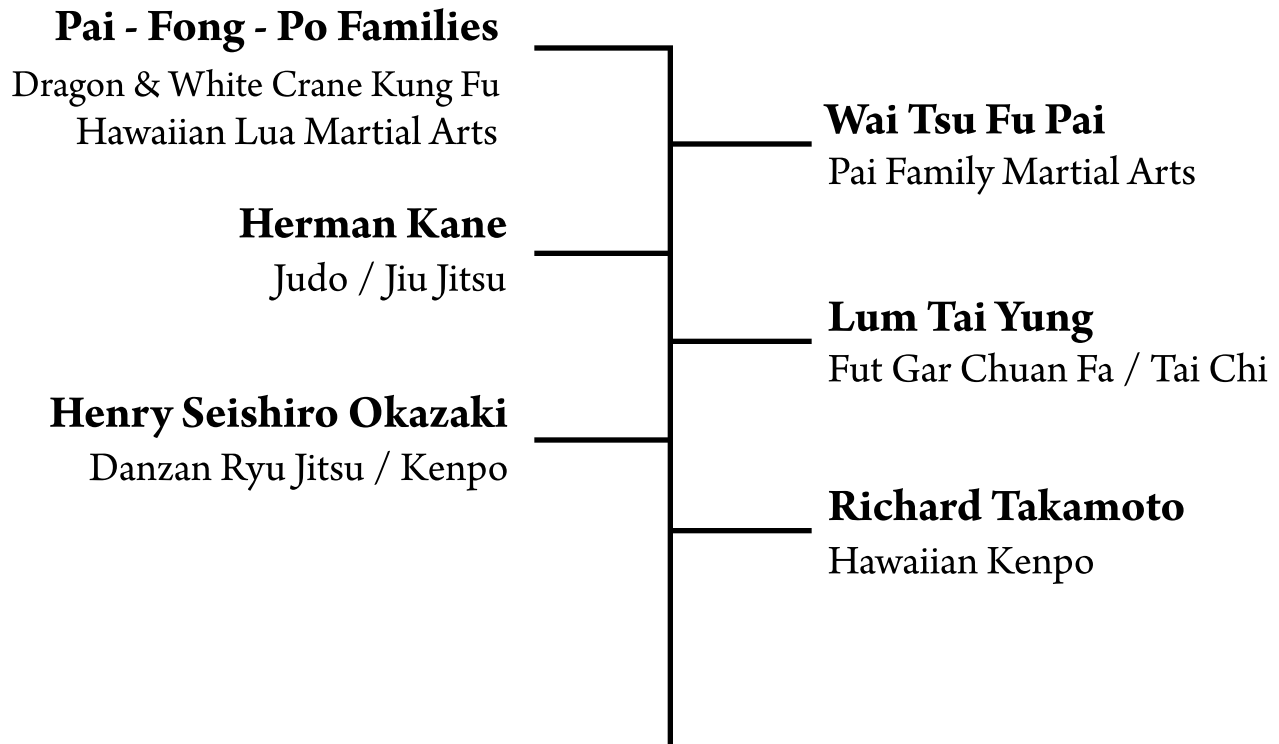

# Rising Dragon Teacher Lineage

## **Grandmaster Daniel Kalimaahaee (Kane) Pai**

Pai Lum Tao System of Martial Arts

Kung Fu - Kenpo - Tai Chi